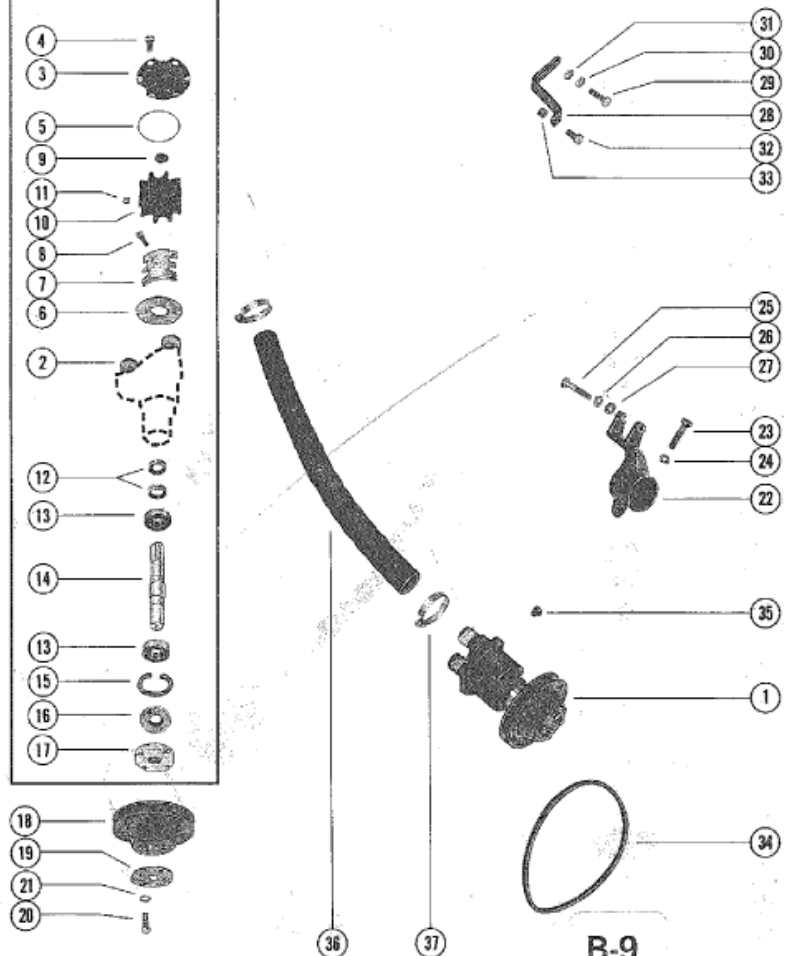

BREAKDOWN OF WATER PUMP

Parts List						
Ref	Class	Part	Description	Qty	Comment	Footnote
1	46	73823A 7	WATER PUMP ASSEMBLY	1		
2	23	47511	SLEEVE, WATER (OUTLET ANE	2		
3		59155	COVER, WATER PUMP	1		
4	10	28635	SCREW, COVER TO BODY	6		
5	25	59712	"O" RING, WATER PUMP BOD	1		
6		59503	WEAR PLATE	1		
7		59363A 1	CAM SEGMENT ASSEMBLY	1		
8	10	60777	SCREW, CAM SEGMENT	1		
9	19	59504	PLUG, IMPELLER	1		
10	47	59362A 1	IMPELLER ASSEMBLY	1		
11	28	56662	KEY, IMPELLER DRIVE	1		
12	26	23300	OIL SEAL, WATER PUMP SHAF	2		
13	30	72961	BALL BEARING, WATER PUMP	2		
14		59501	SHAFT, WATER PUMP	1		
15	53	23720	RING, SNAP - BALL BEARING R	1		
16	26	72785	OIL SEAL, WATER PUMP SHAF	1		
17		47530	HUB, WATER PUMP PULLEY	1		
18		73798	PULLEY, WATER PUMP	1		
19		58265	CLAMPING RING, PUMP PULLEY	1		
20	10	47277	SCREW, PULLEY TO WATER PU	1		
21	13	39107	LOCKWASHER, WATER PUMP P	4		
22		47488	BRACKET, WATER PUMP	1		
23	10	34354	SCREW, WATER PUMP BRACKE	1		
24	13	3548	LOCKWASHER WATER PUMP BF	1		
25	10	34353	SCREW, WATER PUMP BRACKE	1		
26	13	35048	LOCKWAHSER, WATER PUMP B	1		
27	12	20553	WASHER, WATER PUMP BRACK	1		
28		47544	BRACE, WATER PUMP ADJUSTI	1		
29	10	34353	SCRW, BRACE TO STEERING PL	1		
30	13	35048	LOCKWASHER, ADJUSTING BRA	1		
31	12	34714	WASHER, ADJUSTING BRACE S	1		
32	10	35786	SCREW, ADJUSTING BRACE TO	1		
33	11	24883	NUT, ADJUSTING BRACE SCREW	1		
34	57	74271	BELT, WATER PUMP	1		
35	22	32802	PLUG, PIPE (FOR WATER PUMP	1		
35	22	32802	PLUG, PIPE (FOR WATER PUMP	1		
36	32	57230	HOSE, MOLDED - WATER PUMP	1		
37	54	32780	CLAMP, HOSE ATTACHING	2		